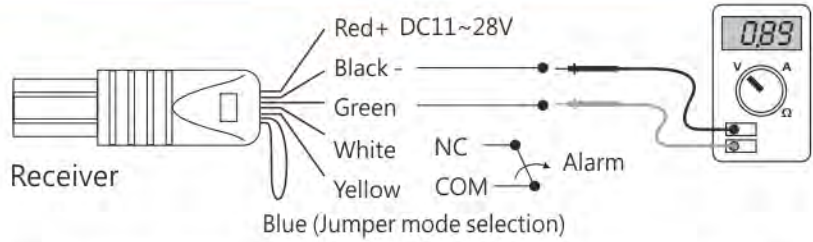

Curtain (Strip) Sensor

- LK-30HM2 2 Beams (Outdoor 30m)
- LK-30HM4 4 Beams (Outdoor 30m)
- LK-60HM2 Dual-2 Beams (Outdoor 60m)
- LK-60HM4 Dual-4 Beams (Outdoor 60m)

Applications:

- Indoor/outdoor perimeter security system.
- Install at garages, gates, walls, window curtains, restrict areas, and areas where space is limited.

Features:

- Compact & slim type 35 mm.
- Rugged aluminum construction.
- Water proof IP66 construction.
- Built in beam alignment LED indicator.
- Built in output beam strength voltage for best alignment.
- Optional alarm methods: 1.5 sec when one beam break or alarm immediately when two adjacent beams break.
- Swivel body unit by $\pm 90^\circ$ for very easy installation.
- No synchronizing wire required.
- 60m models using Dual-beam design: LK-60HM2 is with dual 2 beams. LK-60HM4 is with dual 4 beams.

Wiring

Jumper (Blue line)	
	Short jumper Break one beam, alarm in 1.5 second
	Cut jumper Break two adjacent beams, alarm immediately

LED indicator

2 beams models: LK-30HM2/LK-60HM2

4 beams models: LK-30HM4/LK-60HM4

Dimensions

Unit: mm

2 beams models: LK-30HM2/LK-60HM2

4 beams models: LK-30HM4/LK-60HM4

Specification

Model	LK-30HM2	LK-30HM4	LK-60HM2	LK-60HM4
Number of Beams	2 Beams	4 Beams	Dual-2 Beams	Dual-4 Beams
Detection Range	30m Outdoor		60m Outdoor	
Supply Voltage	DC 11V~28V			
Current (DC12V)	75mA	100mA	85mA	110mA
LED Indicator	Good: alignment LED beam all off. Beam blocked: beam LED ON. Poor signal on RX: red beam LED blinks. Alarm: Red alarm LED ON			
Detection method	Selectable Options of alarm output: 1. Break one beam: alarm in 1.5 second (Short jumper) 2. Break two adjacent beams: alarm immediately (Cut jumper)			
Alarm Output	COM/NC dry contact 1A/30V(AC/DC), contact action: 1±0.5 sec.			
Beam Adjustment	180°(±90°)			
Temperature	-25°C ~ +60°C			
IP Rating	IP 66			
Materials	Aluminum, PC resin			