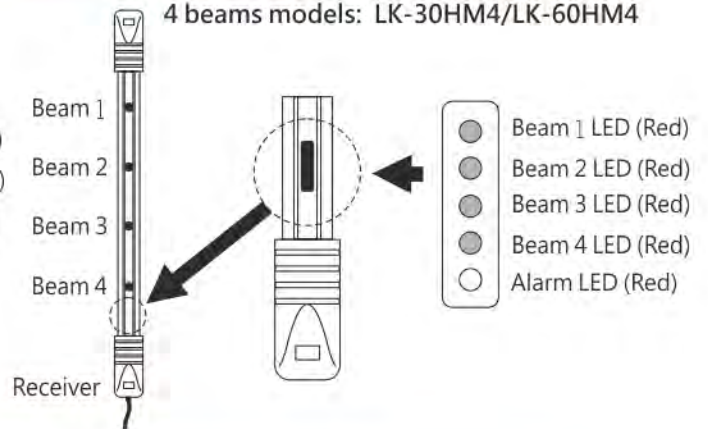

Features:

- Compact & slim type 35 mm.
- Rugged aluminum construction.
- Water proof IP66 construction.
- Built in beam alignment LED indicator.
- Built in output beam strength voltage for best alignment.
- Optional alarm methods: 1.5 sec when one beam break or alarm immediately when two adjacent beams break.
- Swivel body unit by $\pm 90^\circ$ for very easy installation.
- No synchronizing wire required.
- 60m models using Dual-beam design: LK-60HM2 is with dual 2 beams. LK-60HM4 is with dual 4 beams.

Wiring

Jumper (Blue line)	
	Short jumper Break one beam, alarm in 1.5 second
	Cut jumper Break two adjacent beams, alarm immediately

LED indicator

2 beams models: LK-30HM2/LK-60HM2

4 beams models: LK-30HM4/LK-60HM4

Dimensions

Unit: mm

2 beams models: LK-30HM2/LK-60HM2

4 beams models: LK-30HM4/LK-60HM4

Specification

Model	LK-30HM2	LK-30HM4	LK-60HM2	LK-60HM4
Number of Beams	2 Beams	4 Beams	Dual-2 Beams	Dual-4 Beams
Detection Range	30m Outdoor		60m Outdoor	
Supply Voltage	DC 11V~28V			
Current (DC12V)	75mA	100mA	85mA	110mA
LED Indicator	Good: alignment LED beam all off. Beam blocked: beam LED ON. Poor signal on RX: red beam LED blinks. Alarm: Red alarm LED ON			
Detection method	Selectable Options of alarm output: 1. Break one beam: alarm in 1.5 second (Short jumper) 2. Break two adjacent beams: alarm immediately (Cut jumper)			
Alarm Output	COM/NC dry contact 1A/30V(AC/DC), contact action: 1±0.5 sec.			
Beam Adjustment	180°(±90°)			
Temperature	-25°C ~ +60°C			
IP Rating	IP 66			
Materials	Aluminum, PC resin			