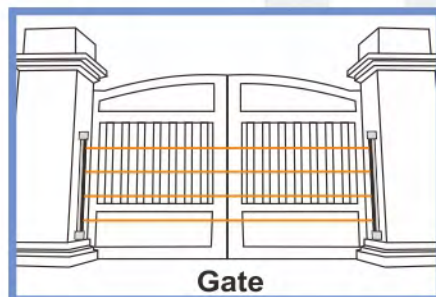

Curtain (Strip) Sensor

- LK-30HM2 2 Beams (Outdoor 30m)
- LK-30HM4 4 Beams (Outdoor 30m)
- LK-60HM2 Dual-2 Beams (Outdoor 60m)
- LK-60HM4 Dual-4 Beams (Outdoor 60m)

Applications:

- Indoor/outdoor perimeter security system.
- Install at garages, gates, walls, window curtains, restrict areas, and areas where space is limited.

Features:

- Compact & slim type 35 mm.
- Rugged aluminum construction.
- Water proof IP66 construction.
- Built in beam alignment LED indicator.
- Built in output beam strength voltage for best alignment.
- Optional alarm methods: 1.5 sec when one beam break or alarm immediately when two adjacent beams break.
- Swivel body unit by $\pm 90^\circ$ for very easy installation.
- No synchronizing wire required.
- 60m models using Dual-beam design: LK-60HM2 is with dual 2 beams. LK-60HM4 is with dual 4 beams.

Wiring

Jumper (Blue line)	
	Short jumper Break one beam, alarm in 1.5 second
	Cut jumper Break two adjacent beams, alarm immediately

LED indicator

2 beams models: LK-30HM2/LK-60HM2

4 beams models: LK-30HM4/LK-60HM4

Dimensions

Unit: mm

2 beams models: LK-30HM2/LK-60HM2

4 beams models: LK-30HM4/LK-60HM4

Specification

Model	LK-30HM2	LK-30HM4	LK-60HM2	LK-60HM4
Number of Beams	2 Beams	4 Beams	Dual-2 Beams	Dual-4 Beams
Detection Range	30m Outdoor		60m Outdoor	
Supply Voltage	DC 11V~28V			
Current (DC12V)	75mA	100mA	85mA	110mA
LED Indicator	Good: alignment LED beam all off. Beam blocked: beam LED ON. Poor signal on RX: red beam LED blinks. Alarm: Red alarm LED ON			
Detection method	Selectable Options of alarm output: 1. Break one beam: alarm in 1.5 second (Short jumper) 2. Break two adjacent beams: alarm immediately (Cut jumper)			
Alarm Output	COM/NC dry contact 1A/30V(AC/DC), contact action: 1±0.5 sec.			
Beam Adjustment	180°(±90°)			
Temperature	-25°C ~ +60°C			
IP Rating	IP 66			
Materials	Aluminum, PC resin			