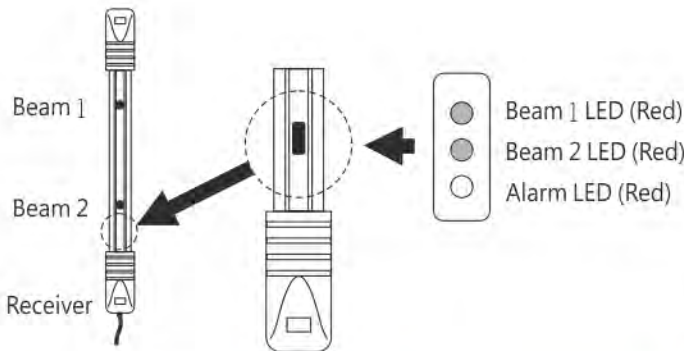

Curtain (Strip) Sensor

- LK-30HM2 2 Beams (Outdoor 30m)
- LK-30HM4 4 Beams (Outdoor 30m)
- LK-60HM2 Dual-2 Beams (Outdoor 60m)
- LK-60HM4 Dual-4 Beams (Outdoor 60m)

Applications:

- Indoor/outdoor perimeter security system.
- Install at garages, gates, walls, window curtains, restrict areas, and areas where space is limited.

Features:

- Compact & slim type 35 mm.
- Rugged aluminum construction.
- Water proof IP66 construction.
- Built in beam alignment LED indicator.
- Built in output beam strength voltage for best alignment.
- Optional alarm methods: 1.5 sec when one beam break or alarm immediately when two adjacent beams break.
- Swivel body unit by $\pm 90^\circ$ for very easy installation.
- No synchronizing wire required.
- 60m models using Dual-beam design: LK-60HM2 is with dual 2 beams. LK-60HM4 is with dual 4 beams.

Wiring

Jumper (Blue line)	
	Short jumper Break one beam, alarm in 1.5 second
	Cut jumper Break two adjacent beams, alarm immediately

LED indicator

2 beams models: LK-30HM2/LK-60HM2

4 beams models: LK-30HM4/LK-60HM4

Dimensions

Unit: mm

2 beams models: LK-30HM2/LK-60HM2

4 beams models: LK-30HM4/LK-60HM4

Specification

Model	LK-30HM2	LK-30HM4	LK-60HM2	LK-60HM4
Number of Beams	2 Beams	4 Beams	Dual-2 Beams	Dual-4 Beams
Detection Range	30m Outdoor		60m Outdoor	
Supply Voltage	DC 11V~28V			
Current (DC12V)	75mA	100mA	85mA	110mA
LED Indicator	Good: alignment LED beam all off. Beam blocked: beam LED ON. Poor signal on RX: red beam LED blinks. Alarm: Red alarm LED ON			
Detection method	Selectable Options of alarm output: 1. Break one beam: alarm in 1.5 second (Short jumper) 2. Break two adjacent beams: alarm immediately (Cut jumper)			
Alarm Output	COM/NC dry contact 1A/30V(AC/DC), contact action: 1±0.5 sec.			
Beam Adjustment	180°(±90°)			
Temperature	-25°C ~ +60°C			
IP Rating	IP 66			
Materials	Aluminum, PC resin			