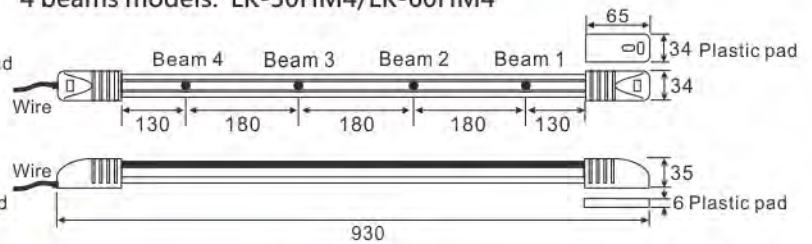

Features:

- Compact & slim type 35 mm.
- Rugged aluminum construction.
- Water proof IP66 construction.
- Built in beam alignment LED indicator.
- Built in output beam strength voltage for best alignment.
- Optional alarm methods: 1.5 sec when one beam break or alarm immediately when two adjacent beams break.
- Swivel body unit by $\pm 90^\circ$ for very easy installation.
- No synchronizing wire required.
- 60m models using Dual-beam design: LK-60HM2 is with dual 2 beams. LK-60HM4 is with dual 4 beams.

Wiring

Jumper (Blue line)	
	Short jumper Break one beam, alarm in 1.5 second
	Cut jumper Break two adjacent beams, alarm immediately

LED indicator

2 beams models: LK-30HM2/LK-60HM2

4 beams models: LK-30HM4/LK-60HM4

Dimensions

Unit: mm

2 beams models: LK-30HM2/LK-60HM2

4 beams models: LK-30HM4/LK-60HM4

Specification

Model	LK-30HM2	LK-30HM4	LK-60HM2	LK-60HM4
Number of Beams	2 Beams	4 Beams	Dual-2 Beams	Dual-4 Beams
Detection Range	30m Outdoor		60m Outdoor	
Supply Voltage	DC 11V~28V			
Current (DC12V)	75mA	100mA	85mA	110mA
LED Indicator	Good: alignment LED beam all off. Beam blocked: beam LED ON. Poor signal on RX: red beam LED blinks. Alarm: Red alarm LED ON			
Detection method	Selectable Options of alarm output: 1. Break one beam: alarm in 1.5 second (Short jumper) 2. Break two adjacent beams: alarm immediately (Cut jumper)			
Alarm Output	COM/NC dry contact 1A/30V(AC/DC), contact action: 1±0.5 sec.			
Beam Adjustment	180°(±90°)			
Temperature	-25°C ~ +60°C			
IP Rating	IP 66			
Materials	Aluminum, PC resin			