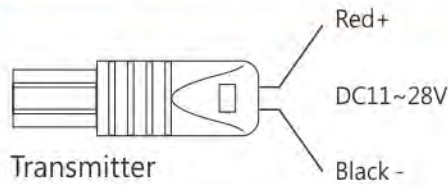

Wiring

Jumper (Blue line)	
	Short jumper Break one beam, alarm in 1.5 second
	Cut jumper Break two adjacent beams, alarm immediately