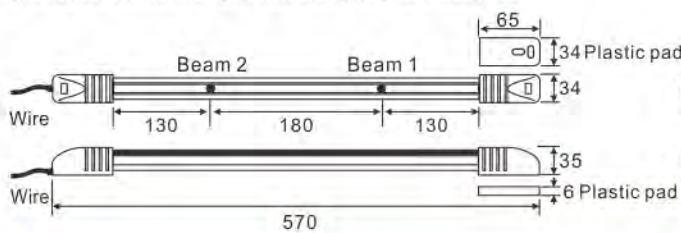

Features:

- Compact & slim type 35 mm.
- Rugged aluminum construction.
- Water proof IP66 construction.
- Built in beam alignment LED indicator.
- Built in output beam strength voltage for best alignment.
- Optional alarm methods: 1.5 sec when one beam break or alarm immediately when two adjacent beams break.
- Swivel body unit by $\pm 90^\circ$ for very easy installation.
- No synchronizing wire required.
- 60m models using Dual-beam design: LK-60HM2 is with dual 2 beams. LK-60HM4 is with dual 4 beams.

Wiring

Jumper (Blue line)	
	Short jumper Break one beam, alarm in 1.5 second
	Cut jumper Break two adjacent beams, alarm immediately

LED indicator

2 beams models: LK-30HM2/LK-60HM2

4 beams models: LK-30HM4/LK-60HM4

Dimensions

Unit: mm

2 beams models: LK-30HM2/LK-60HM2

4 beams models: LK-30HM4/LK-60HM4

Specification

Model	LK-30HM2	LK-30HM4	LK-60HM2	LK-60HM4
Number of Beams	2 Beams	4 Beams	Dual-2 Beams	Dual-4 Beams
Detection Range	30m Outdoor		60m Outdoor	
Supply Voltage	DC 11V~28V			
Current (DC12V)	75mA	100mA	85mA	110mA
LED Indicator	Good: alignment LED beam all off. Beam blocked: beam LED ON. Poor signal on RX: red beam LED blinks. Alarm: Red alarm LED ON			
Detection method	Selectable Options of alarm output: 1. Break one beam: alarm in 1.5 second (Short jumper) 2. Break two adjacent beams: alarm immediately (Cut jumper)			
Alarm Output	COM/NC dry contact 1A/30V(AC/DC), contact action: 1±0.5 sec.			
Beam Adjustment	180°(±90°)			
Temperature	-25°C ~ +60°C			
IP Rating	IP 66			
Materials	Aluminum, PC resin			