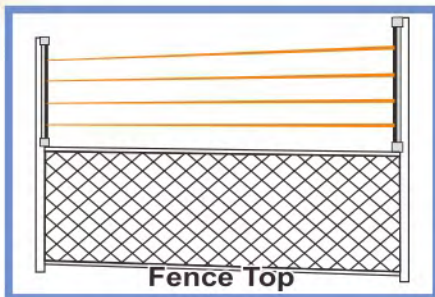

Curtain (Strip) Sensor

- LK-30HM2 2 Beams (Outdoor 30m)
- LK-30HM4 4 Beams (Outdoor 30m)
- LK-60HM2 Dual-2 Beams (Outdoor 60m)
- LK-60HM4 Dual-4 Beams (Outdoor 60m)

Applications:

- Indoor/outdoor perimeter security system.
- Install at garages, gates, walls, window curtains, restrict areas, and areas where space is limited.

Features:

- Compact & slim type 35 mm.
- Rugged aluminum construction.
- Water proof IP66 construction.
- Built in beam alignment LED indicator.
- Built in output beam strength voltage for best alignment.
- Optional alarm methods: 1.5 sec when one beam break or alarm immediately when two adjacent beams break.
- Swivel body unit by $\pm 90^\circ$ for very easy installation.
- No synchronizing wire required.
- 60m models using Dual-beam design: LK-60HM2 is with dual 2 beams. LK-60HM4 is with dual 4 beams.

Dimensions

Unit: mm

2 beams models: LK-30HM2/LK-60HM2

4 beams models: LK-30HM4/LK-60HM4

Specification

Model	LK-30HM2	LK-30HM4	LK-60HM2	LK-60HM4
Number of Beams	2 Beams	4 Beams	Dual-2 Beams	Dual-4 Beams
Detection Range	30m Outdoor		60m Outdoor	
Supply Voltage	DC 11V~28V			
Current (DC12V)	75mA	100mA	85mA	110mA
LED Indicator	Good: alignment LED beam all off. Beam blocked: beam LED ON. Poor signal on RX: red beam LED blinks. Alarm: Red alarm LED ON			
Detection method	Selectable Options of alarm output: 1. Break one beam: alarm in 1.5 second (Short jumper) 2. Break two adjacent beams: alarm immediately (Cut jumper)			
Alarm Output	COM/NC dry contact 1A/30V(AC/DC), contact action: 1±0.5 sec.			
Beam Adjustment	180°(±90°)			
Temperature	-25°C ~ +60°C			
IP Rating	IP 66			
Materials	Aluminum, PC resin			