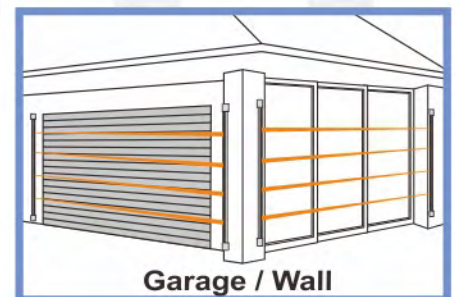

Curtain (Strip) Sensor

- LK-30HM2 2 Beams (Outdoor 30m)
- LK-30HM4 4 Beams (Outdoor 30m)
- LK-60HM2 Dual-2 Beams (Outdoor 60m)
- LK-60HM4 Dual-4 Beams (Outdoor 60m)

Applications:

- Indoor/outdoor perimeter security system.
- Install at garages, gates, walls, window curtains, restrict areas, and areas where space is limited.

Features:

- Compact & slim type 35 mm.
- Rugged aluminum construction.
- Water proof IP66 construction.
- Built in beam alignment LED indicator.
- Built in output beam strength voltage for best alignment.
- Optional alarm methods: 1.5 sec when one beam break or alarm immediately when two adjacent beams break.
- Swivel body unit by $\pm 90^\circ$ for very easy installation.
- No synchronizing wire required.
- 60m models using Dual-beam design: LK-60HM2 is with dual 2 beams. LK-60HM4 is with dual 4 beams.