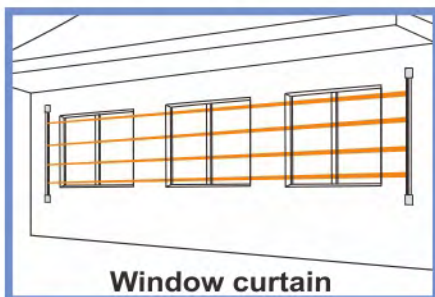

Curtain (Strip) Sensor

- LK-30HM2 2 Beams (Outdoor 30m)
- LK-30HM4 4 Beams (Outdoor 30m)
- LK-60HM2 Dual-2 Beams (Outdoor 60m)
- LK-60HM4 Dual-4 Beams (Outdoor 60m)

Applications:

- Indoor/outdoor perimeter security system.
- Install at garages, gates, walls, window curtains, restrict areas, and areas where space is limited.

Features:

- Compact & slim type 35 mm.
- Rugged aluminum construction.
- Water proof IP66 construction.
- Built in beam alignment LED indicator.
- Built in output beam strength voltage for best alignment.
- Optional alarm methods: 1.5 sec when one beam break or alarm immediately when two adjacent beams break.
- Swivel body unit by $\pm 90^\circ$ for very easy installation.
- No synchronizing wire required.
- 60m models using Dual-beam design: LK-60HM2 is with dual 2 beams. LK-60HM4 is with dual 4 beams.

Dimensions

Unit: mm

2 beams models: LK-30HM2/LK-60HM2

4 beams models: LK-30HM4/LK-60HM4

Specification

Model	LK-30HM2	LK-30HM4	LK-60HM2	LK-60HM4
Number of Beams	2 Beams	4 Beams	Dual-2 Beams	Dual-4 Beams
Detection Range	30m Outdoor		60m Outdoor	
Supply Voltage	DC 11V~28V			
Current (DC12V)	75mA	100mA	85mA	110mA
LED Indicator	Good: alignment LED beam all off. Beam blocked: beam LED ON. Poor signal on RX: red beam LED blinks. Alarm: Red alarm LED ON			
Detection method	Selectable Options of alarm output: 1. Break one beam: alarm in 1.5 second (Short jumper) 2. Break two adjacent beams: alarm immediately (Cut jumper)			
Alarm Output	COM/NC dry contact 1A/30V(AC/DC), contact action: 1±0.5 sec.			
Beam Adjustment	180°(±90°)			
Temperature	-25°C ~ +60°C			
IP Rating	IP 66			
Materials	Aluminum, PC resin			